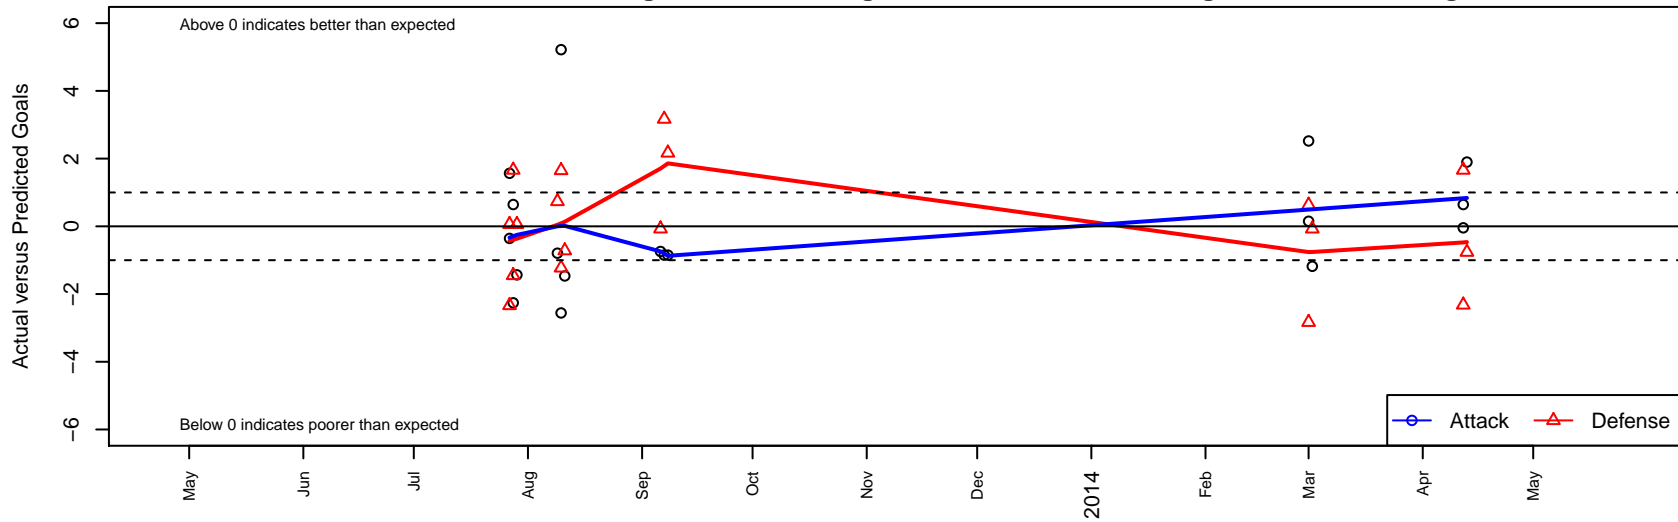

The Acedemy Idaho G02
Dots are actual minus expected GF (blue circles) and GA (red triangles).
Blue line is smoothed change in attack strength. Red is smoothed change in defense strength.